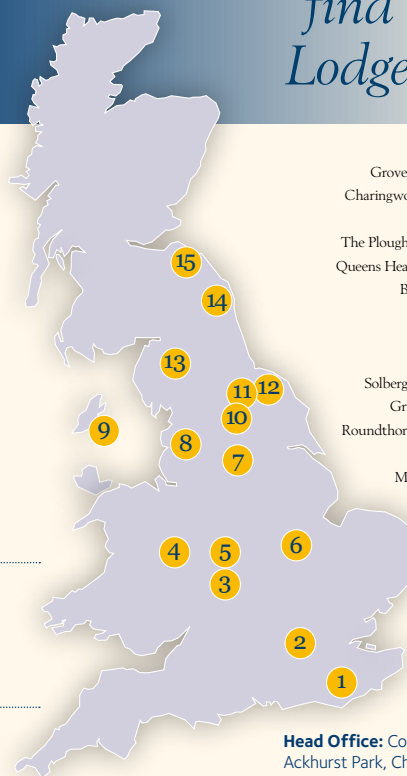

Where you'll find Classic Lodges hotels

- 1 The Hickstead, Sussex
- 2 Grovefield House, Near. Windsor
- 3 Charingworth Manor, The Cotswolds
- 4 Hadley Park\*, Ironbridge
- 5 The Plough and Harrow\*, Birmingham
- 6 Queens Head Inn\*, Near. Peterborough
- 7 Bagden Hall, West Yorkshire
- 8 Farington Lodge, Preston
- 9 Ramsey Park, Isle of Man
- 10 The Old Swan, Harrogate
- 11 Solberge Hall Hotel, Northallerton
- 12 Grinkle Park, North Yorkshire
- 13 Roundthorn Country House\*, Penrith
- 14 The White Swan, Alnwick
- 15 Marshall Meadows\*, Berwick